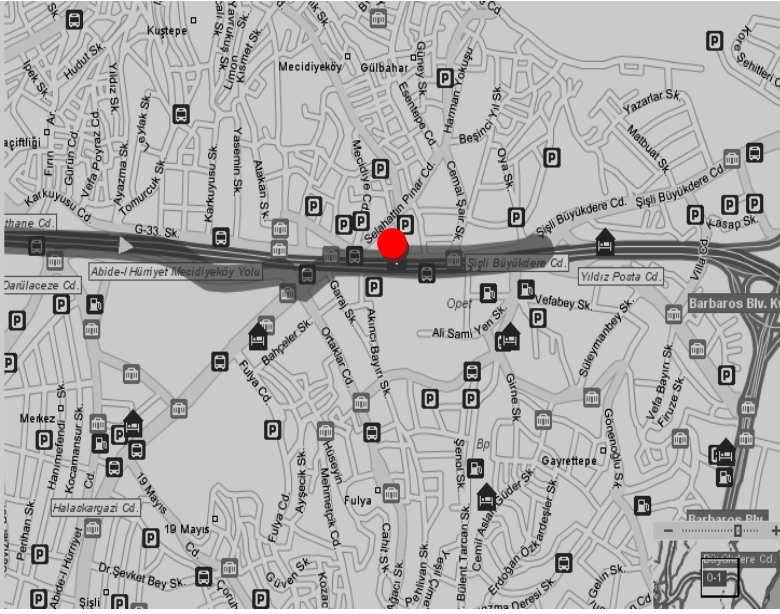

Directions to Helm Kimya Ltd. Sti. Office

Coming from E-5

(direction of Ataturk Airport):

1. Turn off at *Beşiktaş* exit
2. First light you turn right
3. Next first light you turn right again
4. Next first light you turn right again
5. You can park your car at the *Metro Otopark*.

Our office is located on same level with the *Metro Otopark* (next to '*Pelit*' bakery)

Coming from Büyükdere Caddesi / Maslak:

1. You pass by '*Kanyon*' / '*Metrocity*' shopping malls
2. At *Zincirlikuyu* you turn right
3. Head straight forward upto U-turn to *Levent* direction
4. After turning head straight forward until you will reach the *Metro Otopark*, where you can park your car, as well. Our office is located on same level with the '*Metro Otopark*' (next to '*Pelit*' bakery)

Coming from E-5 (Anatolian side):

1. Exit at *Sarıyer/Levent*
2. Exit at *Ulus*
3. Stay on direction to *Mecidiyeköy*
4. Exit at *Zincirlikuyu*
5. You will find our office on the left side (next to '*Pelit*' bakery)

Coming by Metro:

1. Exit at *Gayrettepe* station
2. Take the exit to *Esentepe* direction
3. After leaving the Metro area, turn to right direction
4. You will reach our office after 2 minutes walking
5. Our office is located on the left side (next to '*Pelit*' bakery)